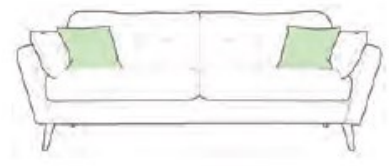

STANLEY

Corner Group RHF
(also available LHF)
Width: 247cm/97.2"
Depth: 182cm/71.6"
Height: 86cm/33.9"

Lounger Sofa
Width: 227cm/89.3"
Depth: 154cm/60.6"
Height: 86cm/33.9"

Extra Large Sofa
Width: 227cm/89.3"
Depth: 93cm/36.6"
Height: 86cm/33.9"

Large Sofa
Width: 192cm/75.6"
Depth: 93cm/36.6"
Height: 86cm/33.9"

Small Sofa
Width: 162cm/63.7"
Depth: 93cm/36.6"
Height: 86cm/33.9"

Oval Cuddler
Width: 135cm/53.1"
Depth: 94cm/37"
Height: 84cm/33.1"

Standard Chair
Width: 89cm/35"
Depth: 93cm/36.6"
Height: 84cm/33.1"

Oval Cuddler Stool
Width: 115cm/45.2"
Depth: 65cm/25.6"
Height: 42cm/16.5"

Large Bench Stool
Width: 150cm/59"
Depth: 45cm/17.7"
Height: 40cm/15.7"

Small Bench Stool
Width: 70cm/27.6"
Depth: 45cm/17.7"
Height: 40cm/15.7"

Designer Large Bench Stool
Width: 150cm/59"
Depth: 45cm/17.7"
Height: 40cm/15.7"

Designer Small Bench Stool
Width: 70cm/27.6"
Depth: 45cm/17.7"
Height: 40cm/15.7"

American Walnut

Dark

Limed Oak

Natural

Weathered Oak