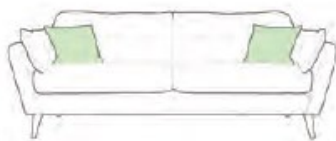

STANLEY

Corner Group RHF
(also available LHF)
Width: 247cm/97.2"
Depth: 182cm/71.6"
Height: 86cm/33.9"

Lounger Sofa
Width: 227cm/89.3"
Depth: 154cm/60.6"
Height: 86cm/33.9"

Extra Large Sofa
Width: 227cm/89.3"
Depth: 93cm/36.6"
Height: 86cm/33.9"

Large Sofa
Width: 192cm/75.6"
Depth: 93cm/36.6"
Height: 86cm/33.9"

Small Sofa
Width: 162cm/63.7"
Depth: 93cm/36.6"
Height: 86cm/33.9"

Oval Cuddler
Width: 135cm/53.1"
Depth: 94cm/37"
Height: 84cm/33.1"

Standard Chair
Width: 89cm/35"
Depth: 93cm/36.6"
Height: 84cm/33.1"

Oval Cuddler Stool
Width: 115cm/45.2"
Depth: 65cm/25.6"
Height: 42cm/16.5"

Large Bench Stool
Width: 150cm/59"
Depth: 45cm/17.7"
Height: 40cm/15.7"

Small Bench Stool
Width: 70cm/27.6"
Depth: 45cm/17.7"
Height: 40cm/15.7"