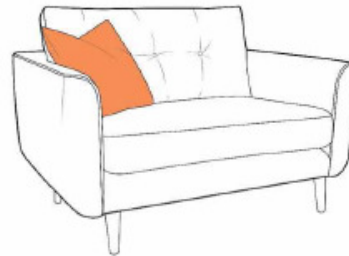

## Scatter Options

Large Chaise Sofa  
(L215 X D152 X H85)

Large Sofa  
(L215 X D92 X H85)

Medium Sofa  
(L190 X D92 X H85)

Small Sofa  
(L165 X D92 X H85)

Snuggler  
(L135 X D92 X H85)

Chair  
(L88 X D92 X H85)

Linear Stem Apple    Linear Stem Pale Rose    Linear Stem Slate    Linear Stem Khaki    Linear Stem Multi  
70's Frilly Flower    Early Bird Duck Egg    Early Bird Pale Rose    Giant Abacus Apple    Giant Abacus Red  
Buttercup Stem Buttercup    Buttercup Stem Persimmon