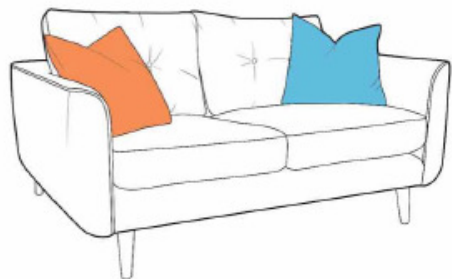

## Scatter Options

Large Chaise Sofa  
(L215 X D152 X H85)

Large Sofa  
(L215 X D92 X H85)

Medium Sofa  
(L190 X D92 X H85)

Small Sofa  
(L165 X D92 X H85)

Snuggler  
(L135 X D92 X H85)

Chair  
(L88 X D92 X H85)