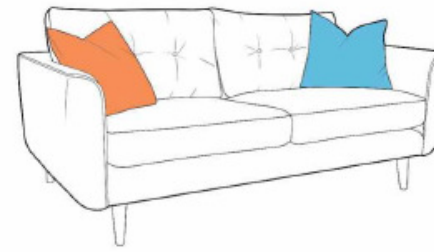

## Scatter Options

Large Chaise Sofa  
(L215 X D152 X H85)

Large Sofa  
(L215 X D92 X H85)

Medium Sofa  
(L190 X D92 X H85)

Small Sofa  
(L165 X D92 X H85)

Snuggler  
(L135 X D92 X H85)

Chair  
(L88 X D92 X H85)