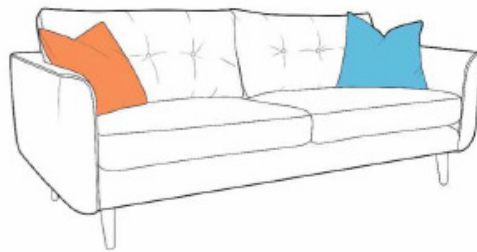

INVERURIE  
**Andersons**

## Scatter Options

Large Chaise Sofa  
(L215 X D152 X H85)

Large Sofa  
(L215 X D92 X H85)

Medium Sofa  
(L190 X D92 X H85)

Small Sofa  
(L165 X D92 X H85)

Snuggler  
(L135 X D92 X H85)

Chair  
(L88 X D92 X H85)