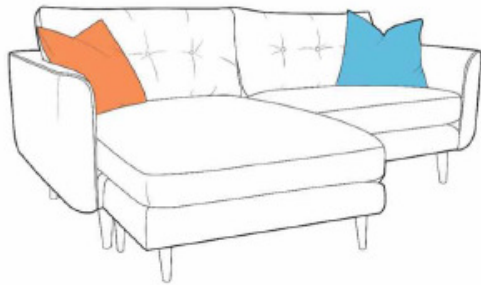

INVERURIE  
**Andersons**

## Scatter Options

Large Chaise Sofa  
(L215 X D152 X H85)

Large Sofa  
(L215 X D92 X H85)

Medium Sofa  
(L190 X D92 X H85)

Small Sofa  
(L165 X D92 X H85)

Snuggler  
(L135 X D92 X H85)

Chair  
(L88 X D92 X H85)

## Leg Options :

**Weathered Oak**

**Smoked Oak**

**American Walnut**

◇ Fabric 1    ◆ Scatter 1    ◆ Scatter 2

Please note, when solid or print all over fabric, the piping is plain and seats and backs are wrap around with no boarder. Print all over is only available on the Linden Model.