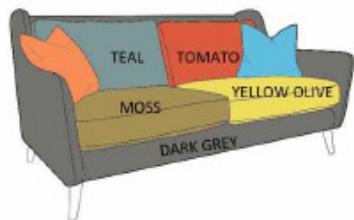

# FERN

Large Sofa  
(L194 X D104 X H85)

Small Sofa  
(L164 X D104 X H85)

Snuggler  
(L128 X D104 X H85)

Standard Chair  
(L88 X D104 X H85)

### Scatter Options

Linear Stem Apple    Linear Stem Pale Rose    Linear Stem Slate    Linear Stem Khaki    Linear Stem Multi

70's Frilly Flower    Early Bird Duck Egg    Early Bird Pale Rose    Giant Abacus Apple    Giant Abacus Red

Buttercup Stem Buttercup    Buttercup Stem Persimmon

◇ Fabric 1    ◆ Fabric 2    ◆ Scatter 1    ◆ Scatter 2

Large Liffey Multi Sofa  
(L194 X D104 X H85)

Small Liffey Multi Sofa  
(L164 X D104 X H85)

Snuggler Liffey Multi  
(L128 X D104 X H85)