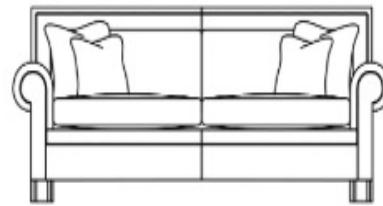

INVERURIE
Andersons

COCO

Grand Sofa (Split)

91H x 259W x 109D CM

Large Sofa

91H x 231W x 109D CM

Small Sofa

91H x 193W x 109D CM

Reading Chair

91H x 141W x 109D CM

STANDARD

- Available in soft cover or leather, also available as a corner sofa
- Hardwood frame, serpentine sprung seat with sprung edge and serpentine sprung back
- Seat filling – Supawrap
- Back & scatter filling – Duck feather
- Wood finish – Ebony
- Removable legs
- Scatters – Grand: 2 large, 2 medium & 2 small; Large: 2 large & 2 medium;

INVERURIE Andersons

COCO CORNER

Grand Split Sofa*
91H x 259W x 109D CM

SUGGESTED CONFIGURATIONS

Corner Unit
91H x 136W x 136D cm

Grand Armless Unit
91H x 100W x 109D cm

*All Coco Corner Groups are made up of a Grand Split Sofa plus additional Corner Units & Armless Units

STANDARD SPECIFICATIONS

- Available in soft cover or leather
- Hardwood frame, serpentine sprung seat with sprung edge and serpentine sprung back
- Seat filling - Supawrap
- Back & scatter filling - Duck feather
- Wood finish - Ebony
- Removable legs
- Scatters - Grand: 2 large, 2 medium & 2 small; Corner Unit: 1 large & 2 small