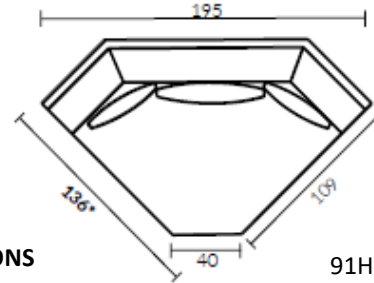

INVERURIE Andersons

COCO CORNER

Grand Split Sofa*
91H x 259W x 109D CM

SUGGESTED CONFIGURATIONS

Corner Unit
91H x 136W x 136D cm

Grand Armless Unit
91H x 100W x 109D cm

*All Coco Corner Groups are made up of a Grand Split Sofa plus additional Corner Units & Armless Units