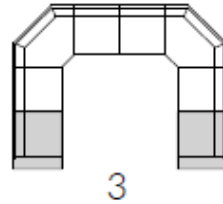

Reading Chair

91H x 141W x 109D CM

STANDARD

- Available in soft cover or leather, also available as a corner sofa
- Hardwood frame, serpentine sprung seat with sprung edge and serpentine sprung back
- Seat filling – Supawrap
- Back & scatter filling – Duck feather
- Wood finish – Ebony
- Removable legs
- Scatters – Grand: 2 large, 2 medium & 2 small; Large: 2 large & 2 medium;

INVERURIE Andersons

COCO CORNER

Grand Split Sofa*
91H x 259W x 109D CM

SUGGESTED CONFIGURATIONS

Corner Unit
91H x 136W x 136D cm

Grand Armless Unit
91H x 100W x 109D cm

*All Coco Corner Groups are made up of a Grand Split Sofa plus additional Corner Units & Armless Units