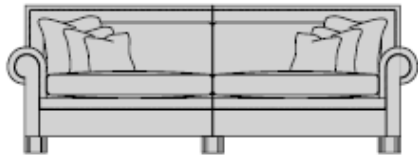

Reading Chair

91H x 141W x 109D CM

STANDARD

- Available in soft cover or leather, also available as a corner sofa
- Hardwood frame, serpentine sprung seat with sprung edge and serpentine sprung back
- Seat filling – Supawrap
- Back & scatter filling – Duck feather
- Wood finish – Ebony
- Removable legs
- Scatters – Grand: 2 large, 2 medium & 2 small; Large: 2 large & 2 medium;

INVERURIE Andersons

COCO CORNER

Grand Split Sofa*
91H x 259W x 109D CM

SUGGESTED CONFIGURATIONS

Corner Unit
91H x 136W x 136D cm

Grand Armless Unit
91H x 100W x 109D cm

*All Coco Corner Groups are made up of a Grand Split Sofa plus additional Corner Units & Armless Units

STANDARD SPECIFICATIONS

- Available in soft cover or leather
- Hardwood frame, serpentine sprung seat with sprung edge and serpentine sprung back
- Seat filling - Supawrap
- Back & scatter filling - Duck feather
- Wood finish - Ebony
- Removable legs
- Scatters - Grand: 2 large, 2 medium & 2 small; Corner Unit: 1 large & 2 small