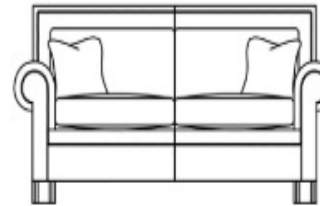

INVERURIE
Andersons

COCO

Grand Sofa (Split)

91H x 259W x 109D CM

Large Sofa

91H x 231W x 109D CM

Small Sofa

91H x 193W x 109D CM

Reading Chair

91H x 141W x 109D CM

STANDARD

- Available in soft cover or leather, also available as a corner sofa
- Hardwood frame, serpentine sprung seat with sprung edge and serpentine sprung back
- Seat filling – Supawrap
- Back & scatter filling – Duck feather
- Wood finish – Ebony
- Removable legs
- Scatters – Grand: 2 large, 2 medium & 2 small; Large: 2 large & 2 medium;

INVERURIE Andersons

COCO CORNER

Grand Split Sofa*
91H x 259W x 109D CM

SUGGESTED CONFIGURATIONS

Corner Unit
91H x 136W x 136D cm

Grand Armless Unit
91H x 100W x 109D cm

*All Coco Corner Groups are made up of a Grand Split Sofa plus additional Corner Units & Armless Units

STANDARD SPECIFICATIONS

- Available in soft cover or leather
- Hardwood frame, serpentine sprung seat with sprung edge and serpentine sprung back
- Seat filling - Supawrap
- Back & scatter filling - Duck feather
- Wood finish - Ebony
- Removable legs
- Scatters - Grand: 2 large, 2 medium & 2 small; Corner Unit: 1 large & 2 small