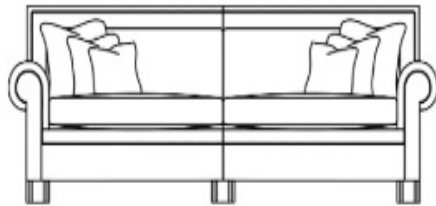

INVERURIE
Andersons

COCO

Grand Sofa (Split)

91H x 259W x 109D CM

Large Sofa

91H x 231W x 109D CM

Small Sofa

91H x 193W x 109D CM

Reading Chair

91H x 141W x 109D CM

STANDARD

- Available in soft cover or leather, also available as a corner sofa
- Hardwood frame, serpentine sprung seat with sprung edge and serpentine sprung back
- Seat filling – Supawrap
- Back & scatter filling – Duck feather
- Wood finish – Ebony
- Removable legs
- Scatters – Grand: 2 large, 2 medium & 2 small; Large: 2 large & 2 medium;

INVERURIE Andersons

COCO CORNER

Grand Split Sofa*
91H x 259W x 109D CM

SUGGESTED CONFIGURATIONS

Corner Unit
91H x 136W x 136D cm

Grand Armless Unit
91H x 100W x 109D cm

*All Coco Corner Groups are made up of a Grand Split Sofa plus additional Corner Units & Armless Units

STANDARD SPECIFICATIONS

- Available in soft cover or leather
- Hardwood frame, serpentine sprung seat with sprung edge and serpentine sprung back
- Seat filling - Supawrap
- Back & scatter filling - Duck feather
- Wood finish - Ebony
- Removable legs
- Scatters - Grand: 2 large, 2 medium & 2 small; Corner Unit: 1 large & 2 small