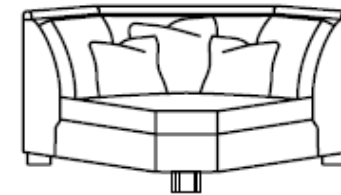

Reading Chair

91H x 141W x 109D CM

STANDARD

- Available in soft cover or leather, also available as a corner sofa
- Hardwood frame, serpentine sprung seat with sprung edge and serpentine sprung back
- Seat filling – Supawrap
- Back & scatter filling – Duck feather
- Wood finish – Ebony
- Removable legs
- Scatters – Grand: 2 large, 2 medium & 2 small; Large: 2 large & 2 medium;

INVERURIE Andersons

COCO CORNER

Grand Split Sofa*
91H x 259W x 109D CM

SUGGESTED CONFIGURATIONS

Corner Unit
91H x 136W x 136D cm

Grand Armless Unit
91H x 100W x 109D cm

*All Coco Corner Groups are made up of a Grand Split Sofa plus additional Corner Units & Armless Units

STANDARD SPECIFICATIONS

- Available in soft cover or leather
- Hardwood frame, serpentine sprung seat with sprung edge and serpentine sprung back
- Seat filling - Supawrap
- Back & scatter filling - Duck feather
- Wood finish - Ebony
- Removable legs
- Scatters - Grand: 2 large, 2 medium & 2 small; Corner Unit: 1 large & 2 small