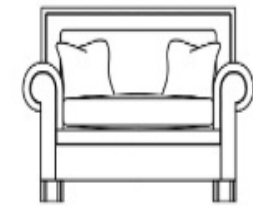

INVERURIE
Andersons

COCO

Grand Sofa (Split)

91H x 259W x 109D CM

Large Sofa

91H x 231W x 109D CM

Small Sofa

91H x 193W x 109D CM

Reading Chair

91H x 141W x 109D CM

STANDARD

- Available in soft cover or leather, also available as a corner sofa
- Hardwood frame, serpentine sprung seat with sprung edge and serpentine sprung back
- Seat filling – Supawrap
- Back & scatter filling – Duck feather
- Wood finish – Ebony
- Removable legs
- Scatters – Grand: 2 large, 2 medium & 2 small; Large: 2 large & 2 medium;

INVERURIE Andersons

COCO CORNER

Grand Split Sofa*
91H x 259W x 109D CM

SUGGESTED CONFIGURATIONS

Corner Unit
91H x 136W x 136D cm

Grand Armless Unit
91H x 100W x 109D cm

*All Coco Corner Groups are made up of a Grand Split Sofa plus additional Corner Units & Armless Units

STANDARD SPECIFICATIONS

- Available in soft cover or leather
- Hardwood frame, serpentine sprung seat with sprung edge and serpentine sprung back
- Seat filling - Supawrap
- Back & scatter filling - Duck feather
- Wood finish - Ebony
- Removable legs
- Scatters - Grand: 2 large, 2 medium & 2 small; Corner Unit: 1 large & 2 small