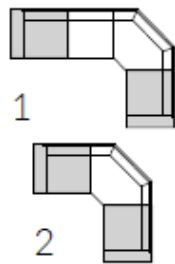

INVERURIE
Andersons

COCO

Grand Sofa (Split)

91H x 259W x 109D CM

Large Sofa

91H x 231W x 109D CM

Small Sofa

91H x 193W x 109D CM

Reading Chair

91H x 141W x 109D CM

STANDARD

- Available in soft cover or leather, also available as a corner sofa
- Hardwood frame, serpentine sprung seat with sprung edge and serpentine sprung back
- Seat filling – Supawrap
- Back & scatter filling – Duck feather
- Wood finish – Ebony
- Removable legs
- Scatters – Grand: 2 large, 2 medium & 2 small; Large: 2 large & 2 medium;

INVERURIE Andersons

COCO CORNER

Grand Split Sofa*
91H x 259W x 109D CM

SUGGESTED CONFIGURATIONS

Corner Unit
91H x 136W x 136D cm

Grand Armless Unit
91H x 100W x 109D cm

*All Coco Corner Groups are made up of a Grand Split Sofa plus additional Corner Units & Armless Units